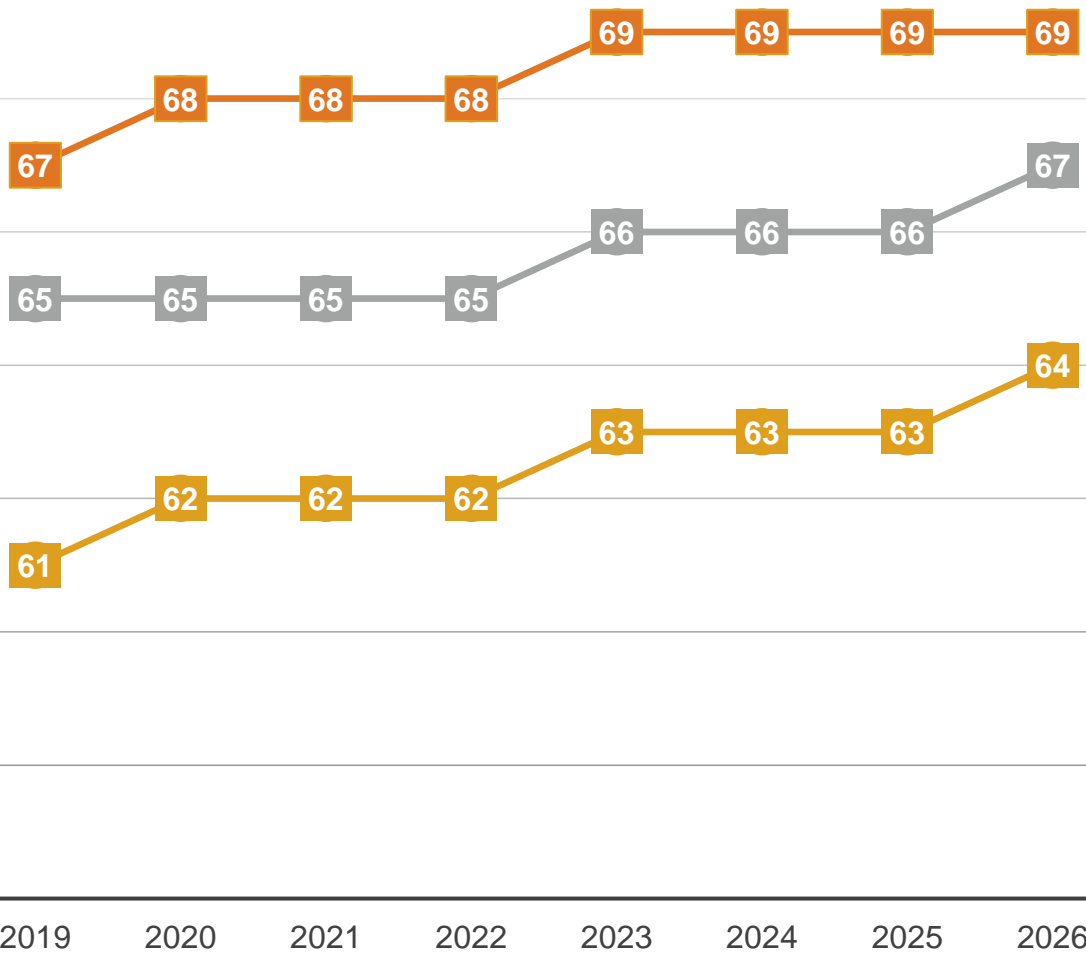

Retirement age public pension

— Earliest withdrawal — Guideline — LAS (employment protection)